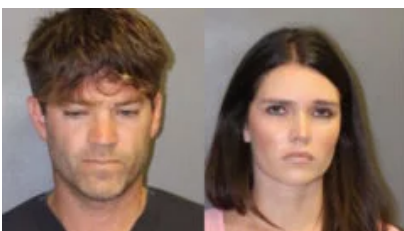

NATIONAL

2 mothers left their homes for help. Then they drowned in a sheriff's van.
September 19, 2018 | 9:14 PM

NATIONAL

A California surgeon and his girlfriend were charged with drugging and raping 2 women
September 19, 2018 | 8:50 PM